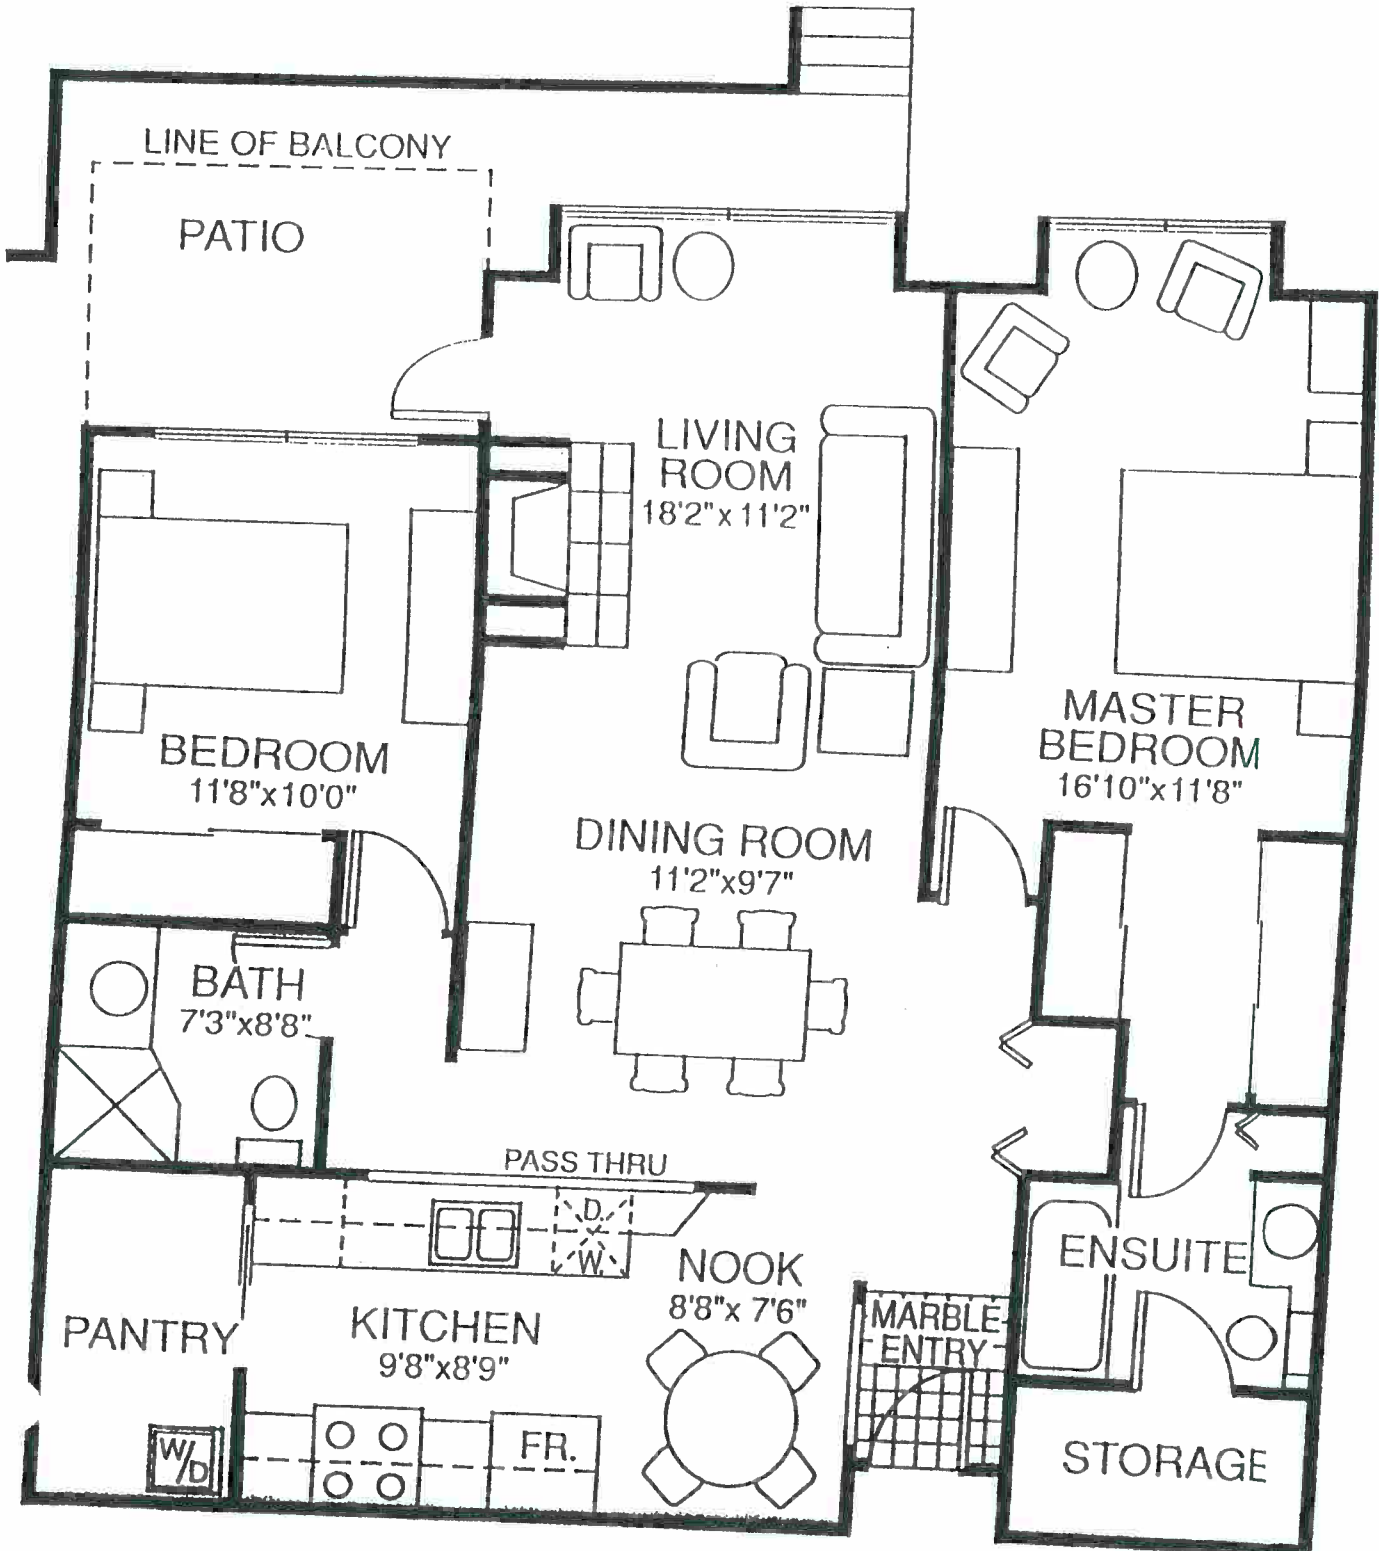

CHELSEA GARDENS

1230 SQ. FT.
BRISTOL

CHELSEA GARDENS

1145 SQ. FT.

CHELSEA GARDENS

760 SQ. FT.
DERBY

CHELSEA GARDENS

910 SQ. FT.
ETON