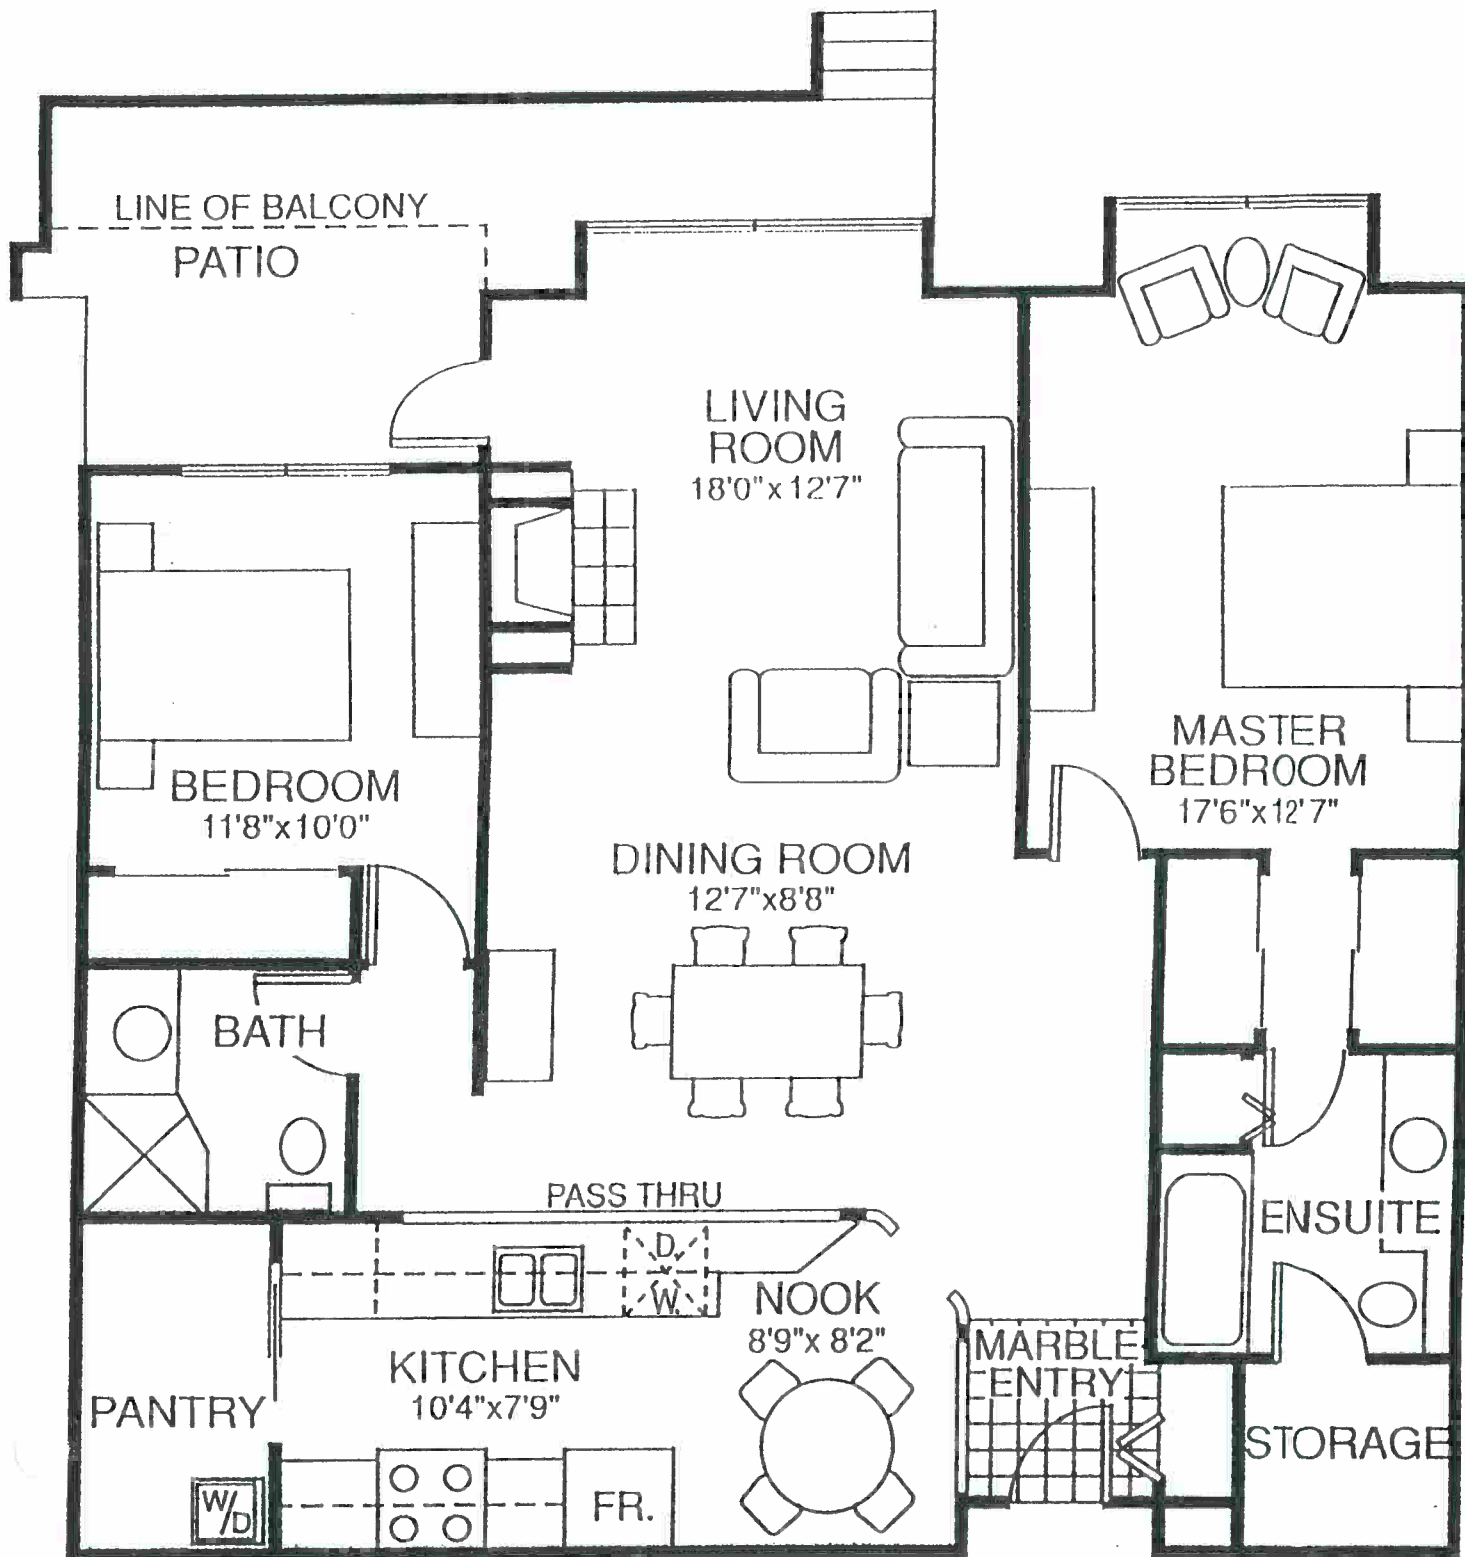

CHELSEA GARDENS

1230 SQ. FT.
BRISTOL

CHELSEA GARDENS

1145 SQ. FT.

CHELSEA GARDENS

760 SQ. FT.
DERBY

CHELSEA GARDENS

910 SQ. FT.
ETON