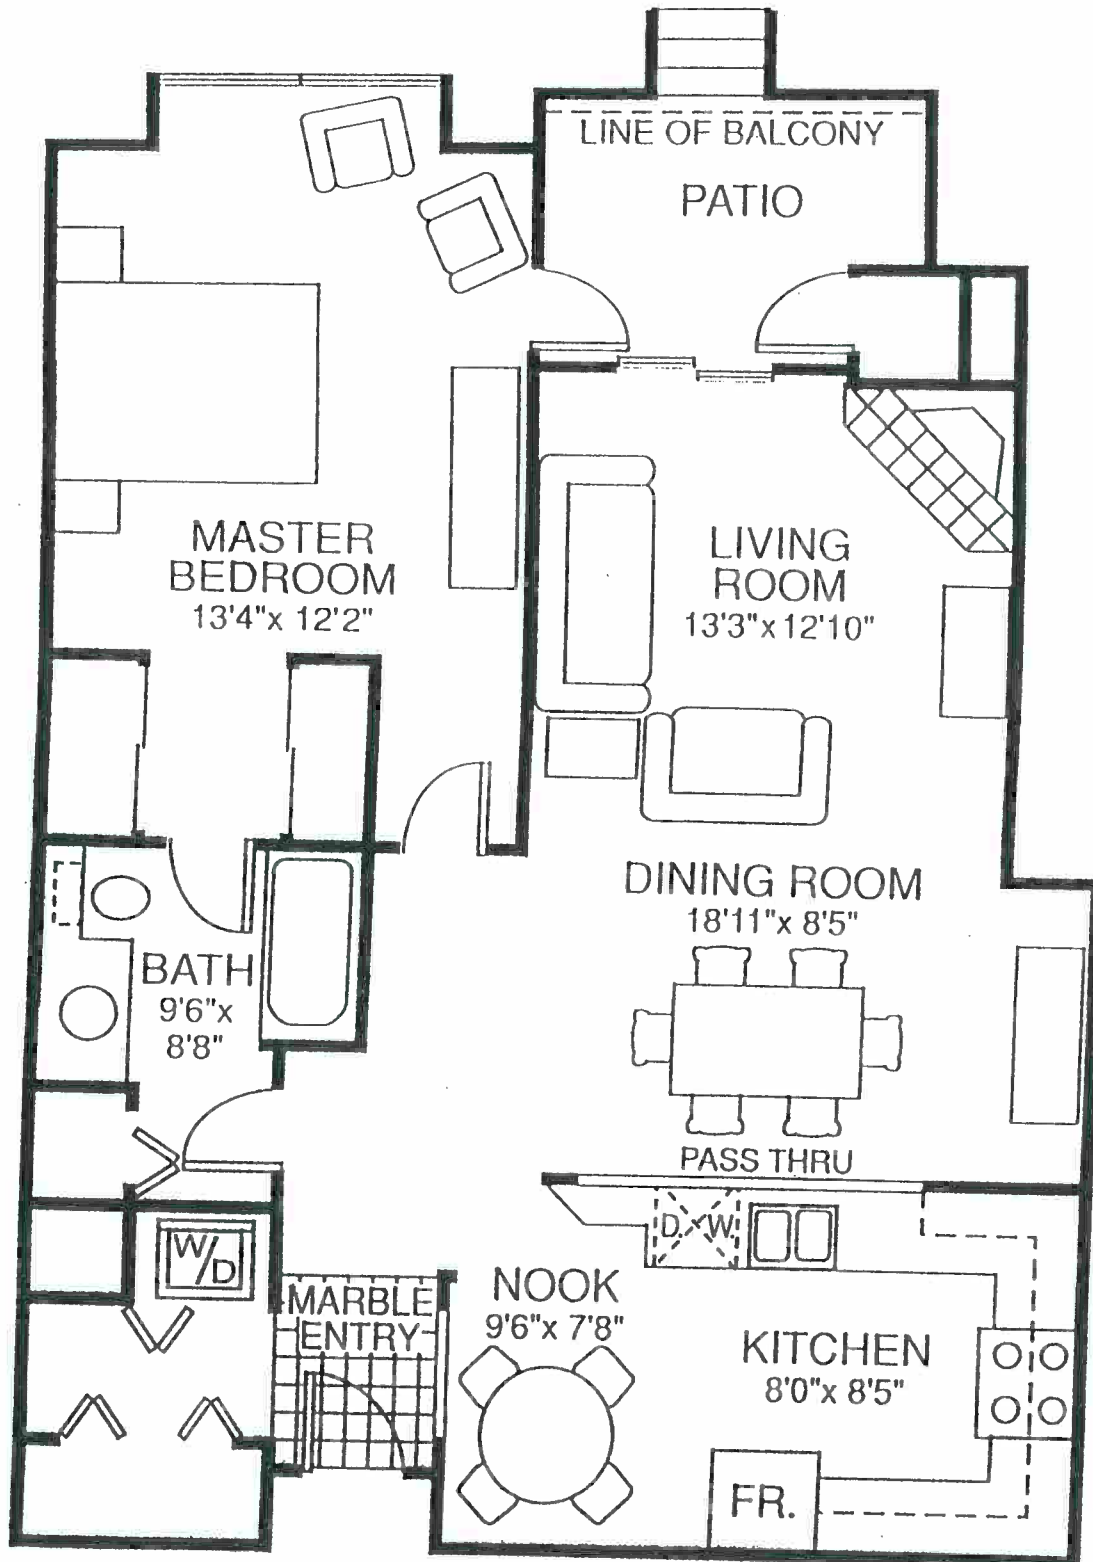

CHELSEA GARDENS

1230 SQ. FT.
BRISTOL

CHELSEA GARDENS

1145 SQ. FT.

CHELSEA GARDENS

760 SQ. FT.
DERBY

CHELSEA GARDENS

910 SQ. FT.
ETON